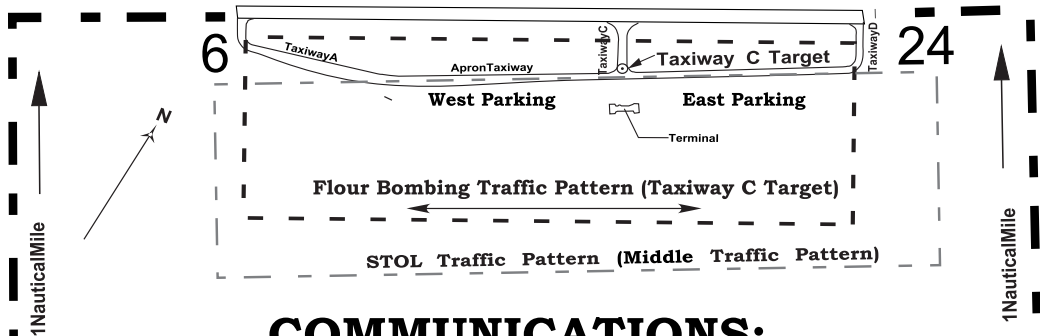

VALDEZ FLY-IN

Listen to AWOS on 118.8 for Tower hours of operation

COMMUNICATIONS:

AWOS 118.8	TOWER	119.05
GROUND 120.1	AIR BOSS	118.10

1. Pioneer Field Itinerant and touch & go traffic use outer traffic pattern (see diagram)
2. Do not fly over crowd in traffic pattern

Right Traffic Runway 06

Left Traffic Runway 24

Port Valdez

STOL

Briefing: Saturday, 1pm

Class:_____

Heat:_____

Line up:_____

Poker Run:

Briefing: Friday, 10am

AWOS: 118.8

GROUND: 120.1

AIR BOSS: 118.10

TOWER: 119.05